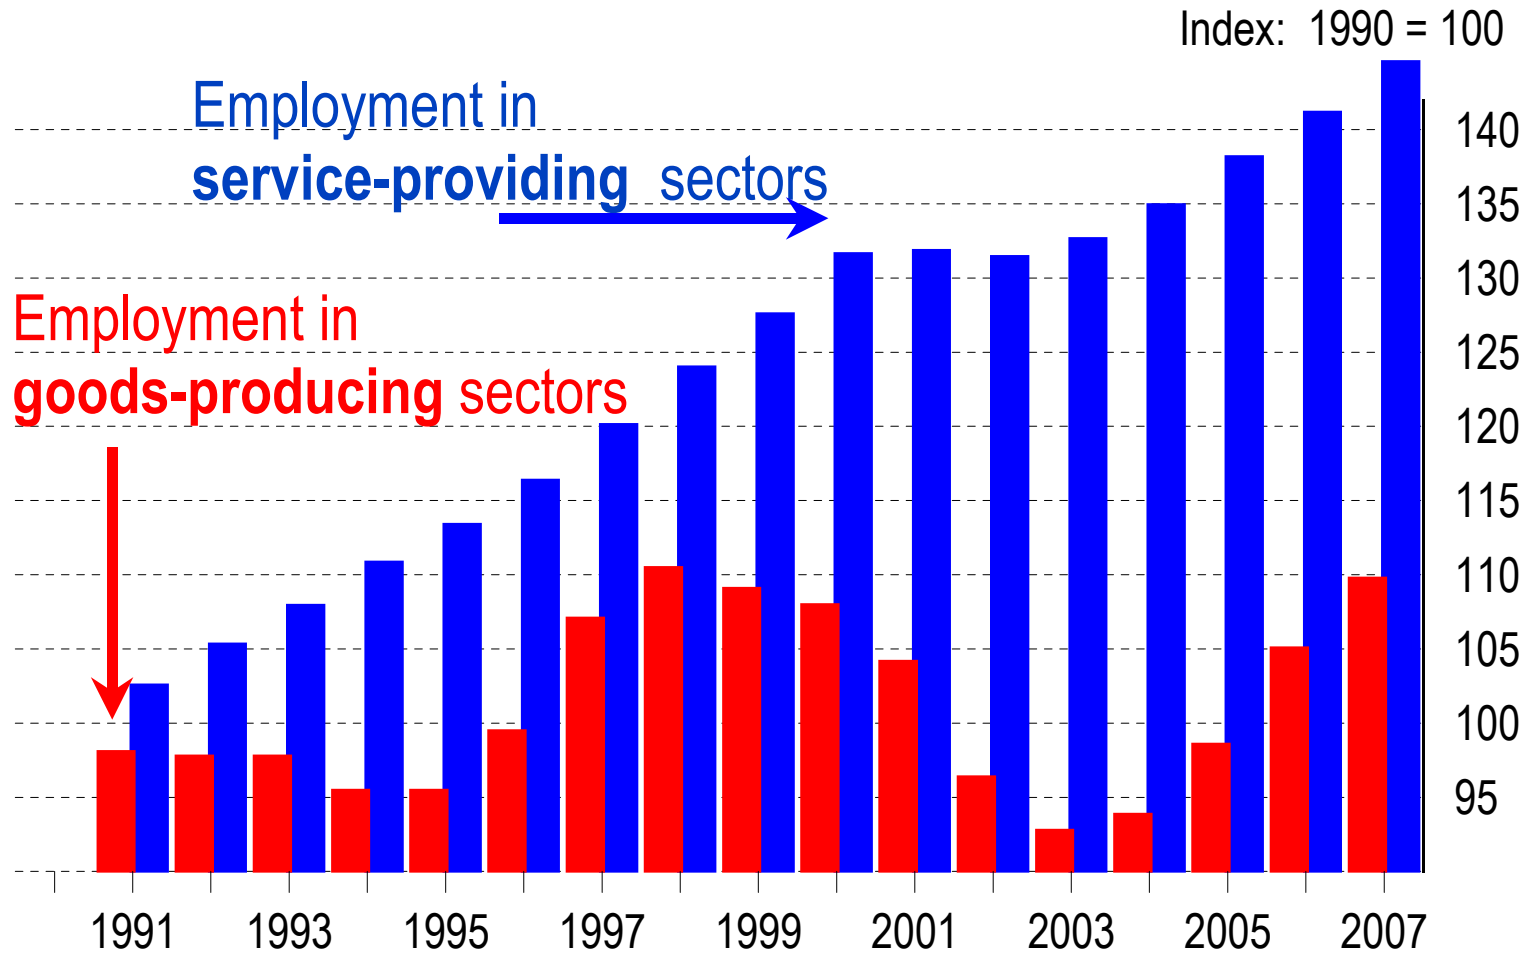

Washington

Since 1990, service-providing sectors have created 748,100 jobs, goods-producing sectors 45,500 jobs.

By Marple's Letter from Washington Employment Security Dept data, February 2008